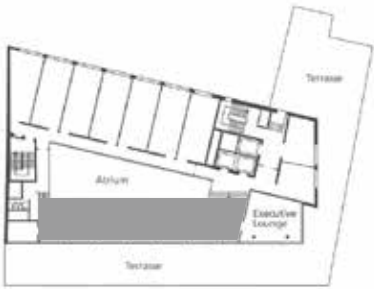

Bemaßung room dimensions

8. OG / 8TH FLOOR
SKY LOUNGE
TERRASSE / TERRACE