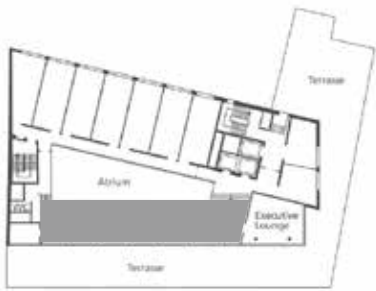

Grundriss & Fotos floorplan & pictures

8. OG / 8TH FLOOR EXECUTIVE LOUNGE

Bemaßung room dimensions

8. OG / 8TH FLOOR
EXECUTIVE LOUNGE

Grundriss & Fotos floorplan & pictures

8. OG / 8TH FLOOR
SKY LOUNGE
TERRASSE / TERRACE